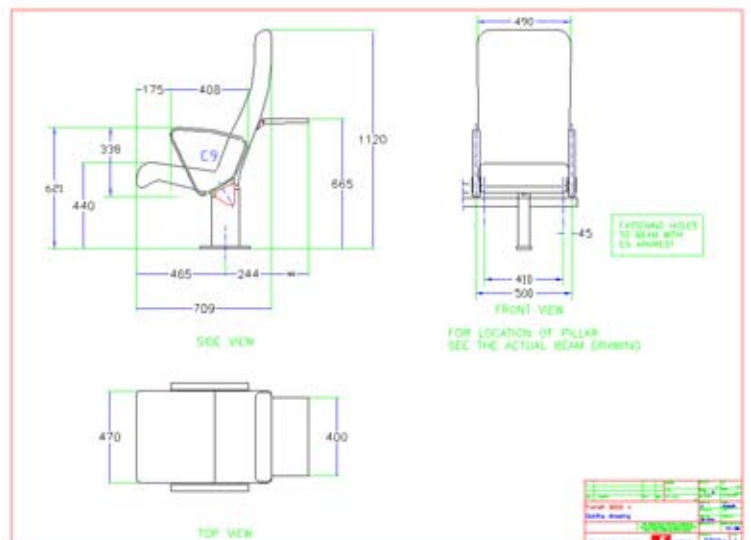

OPTIONAL EXTRAS

- Armrest (with/without sound system)
- Table between seats
- Wastepaper basket
- Ashtray
- Food tray
- Headrest cover
- Magazine rack
- Seatbelt
- Box for life jacket

Color	Grey
Material	Aluminum
Supplier	Georg Ecknes Industri
Year	2004