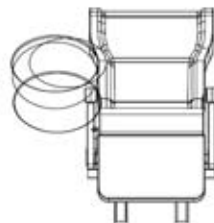

OPTIONAL EXTRAS

- Armrest (with/without sound system)
- Table between seats
- Wastepaper basket
- Ashtray
- Food tray
- Headrest cover
- Magazine rack
- Seatbelt
- Box for life jacket