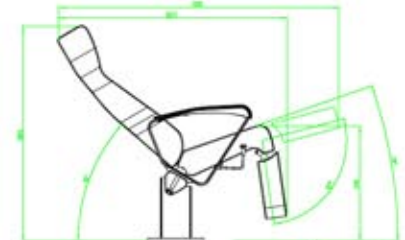

OPTIONAL EXTRAS

- Armrest (with/without sound system)
- Table between seats
- Wastepaper basket
- Ashtray
- Food tray
- Headrest cover
- Magazine rack
- Seatbelt
- Box for life jacket