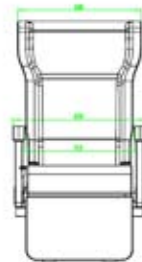

OPTIONAL EXTRAS

- Armrest (with/without sound system)
- Table between seats
- Wastepaper basket
- Ashtray
- Food tray
- Headrest cover
- Magazine rack
- Seatbelt
- Box for life jacket