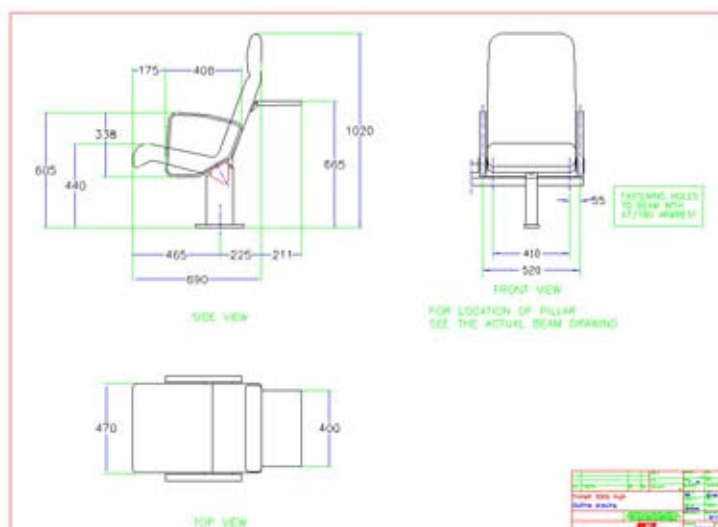

OPTIONAL EXTRAS

- Armrest (with/without sound system)
- Table between seats
- Wastepaper basket
- Ashtray
- Food tray
- Headrest cover
- Magazine rack
- Seatbelt
- Box for life jacket