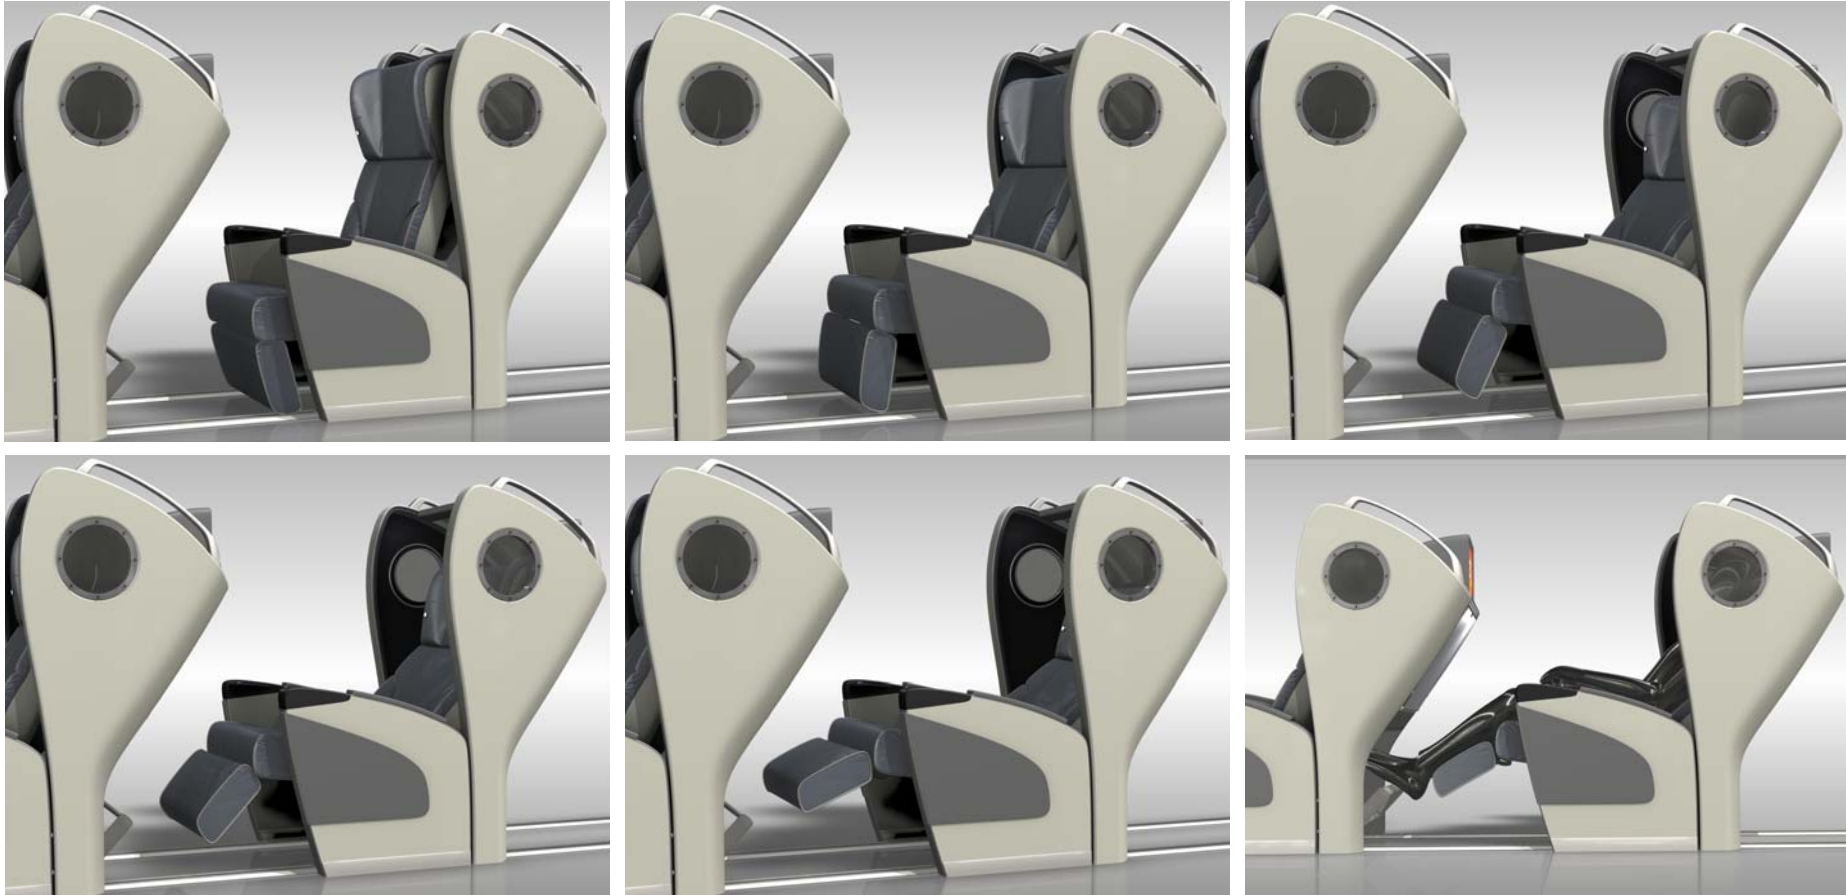

Pacific Sleeper 1400 -With leg rest – Comments

- Pictures shows a male person 187 cm high.
- Pitch is 1400mm, and will be more than sufficient for a person with a height of 200cm +.
- Leg rest moves automatically when seatback is reclined.
- Foot rest has a 2 step function, both in open and closed position.

Pacific Sleeper 1400
-in a Class of its own-

Pacific Sleeper 1400
-in a Class of its own-

Pacific Sleeper 1400
-in a Class of its own-

If person is shorter than 187 cm. we believe footrest is not necessary, -leg rest will give sufficient support for feet. However, we recommend to always include footrest,

Pacific Sleeper 1400
-in a Class of its own-

Pacific Sleeper 1400

-With leg rest -

Pacific Sleeper 1400

-in a Class of its own-