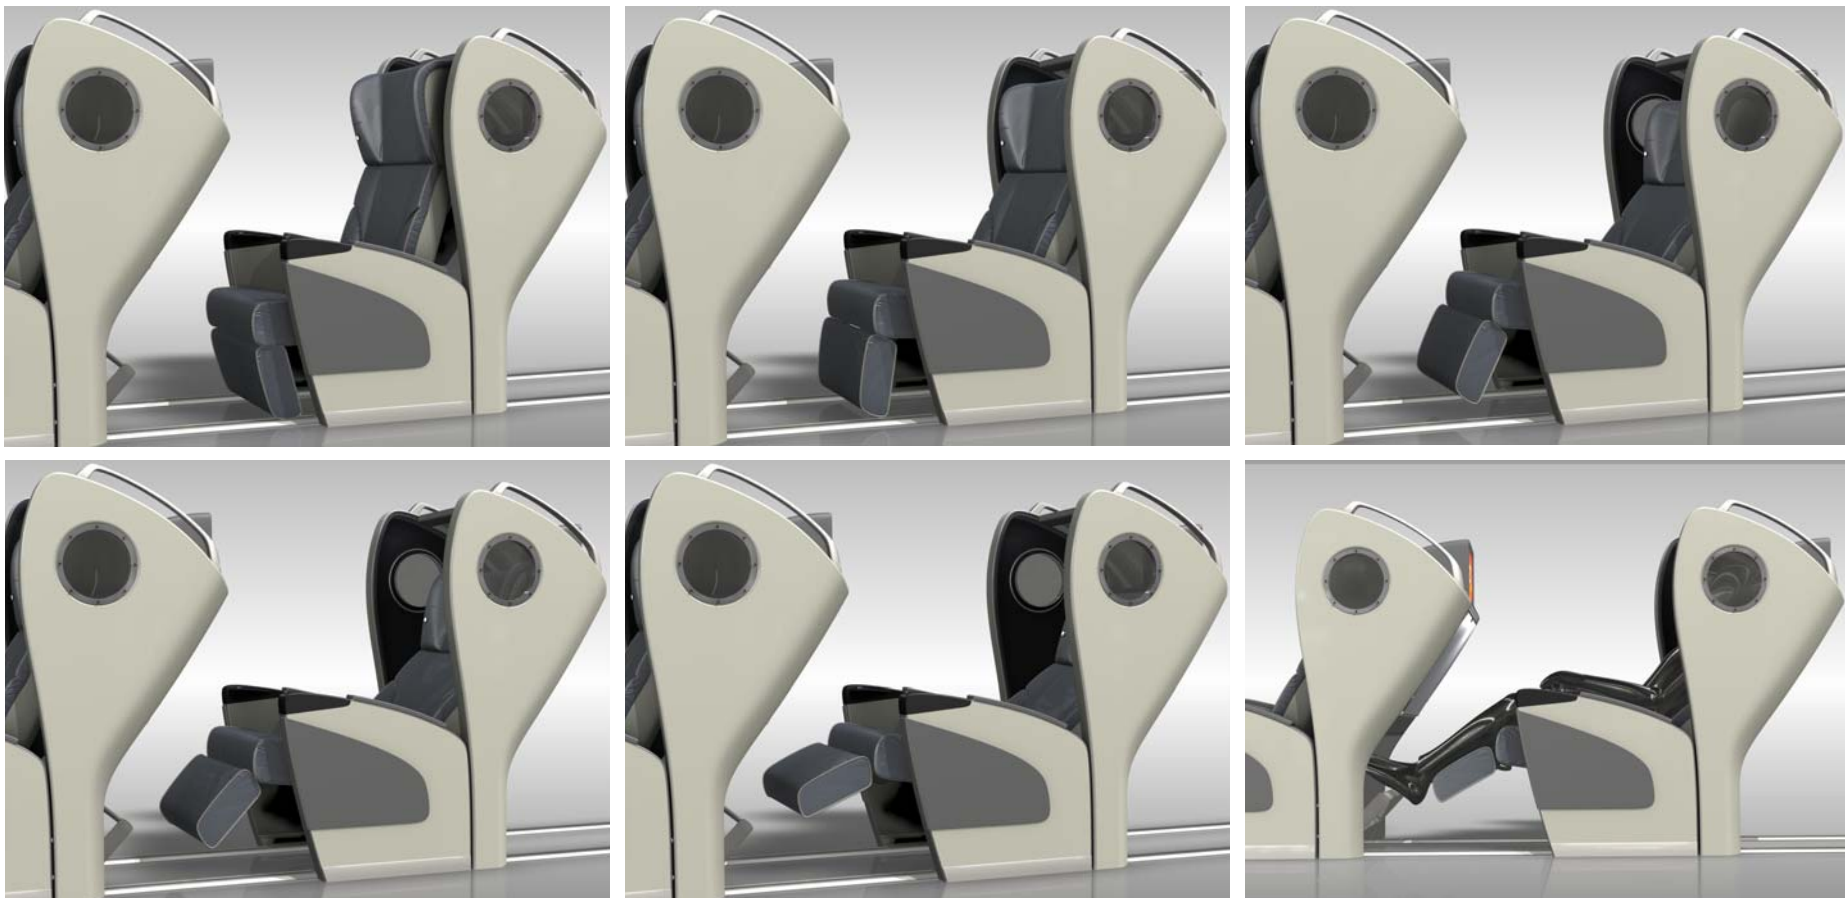

Pacific Sleeper 1400 -With leg rest – Comments

- Pictures shows a male person 187 cm high.
- Pitch is 1400mm, and will be more than sufficient for a person with a height of 200cm +.
- Leg rest moves automatically when seatback is reclined.
- Foot rest has a 2 step function, both in open and closed position.

Pacific Sleeper 1400
-in a Class of its own-

Pacific Sleeper 1400
-in a Class of its own-

Pacific Sleeper 1400
-in a Class of its own-

If person is shorter than 187 cm. we believe footrest is not necessary, -leg rest will give sufficient support for feet. However, we recommend to always include footrest,

Pacific Sleeper 1400
-in a Class of its own-

Pacific Sleeper 1400
-in a Class of its own-

Pacific Sleeper 1400
-in a Class of its own-

Pacific Sleeper 1400
-in a Class of its own-

Pacific Sleeper 1400
-in a Class of its own-

Pacific Sleeper 1400
-in a Class of its own-

Pacific Sleeper 1400

-With leg rest -

Pacific Sleeper 1400

-in a Class of its own-