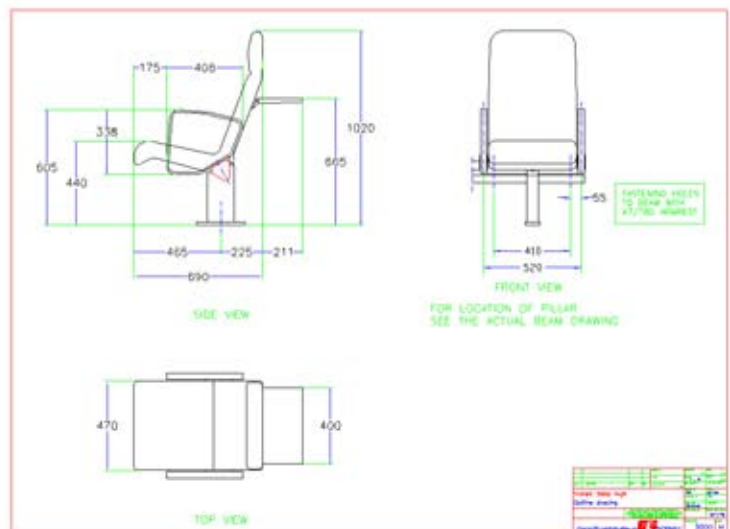

OPTIONAL EXTRAS

- Armrest (with/without sound system)
- Table between seats
- Wastepaper basket
- Ashtray
- Food tray
- Headrest cover
- Magazine rack
- Seatbelt
- Box for life jacket